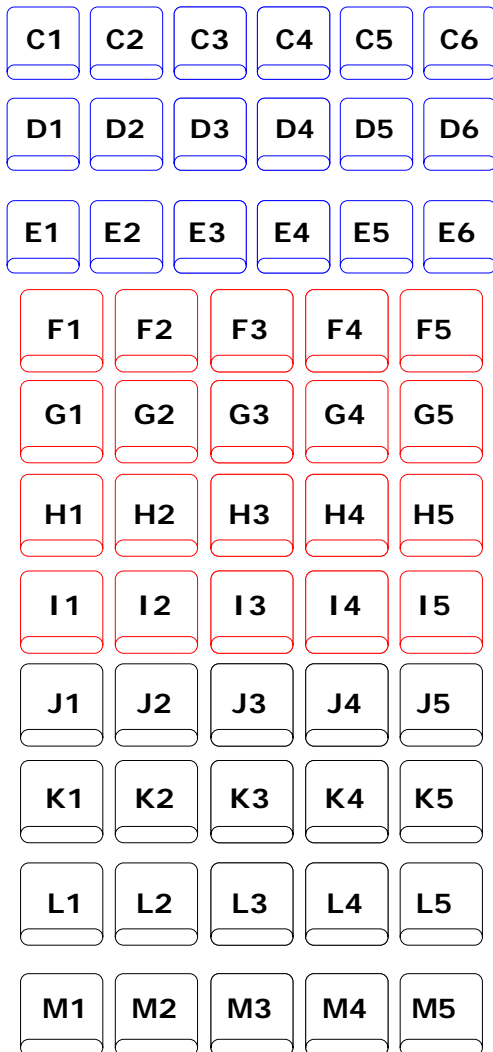

Stage Area

Floor level Seating

Raised Seating - 1 level

Raised Seating - 2 levels

Fire Exit

Not to Exact Scale

Bar Window

Main Entrance