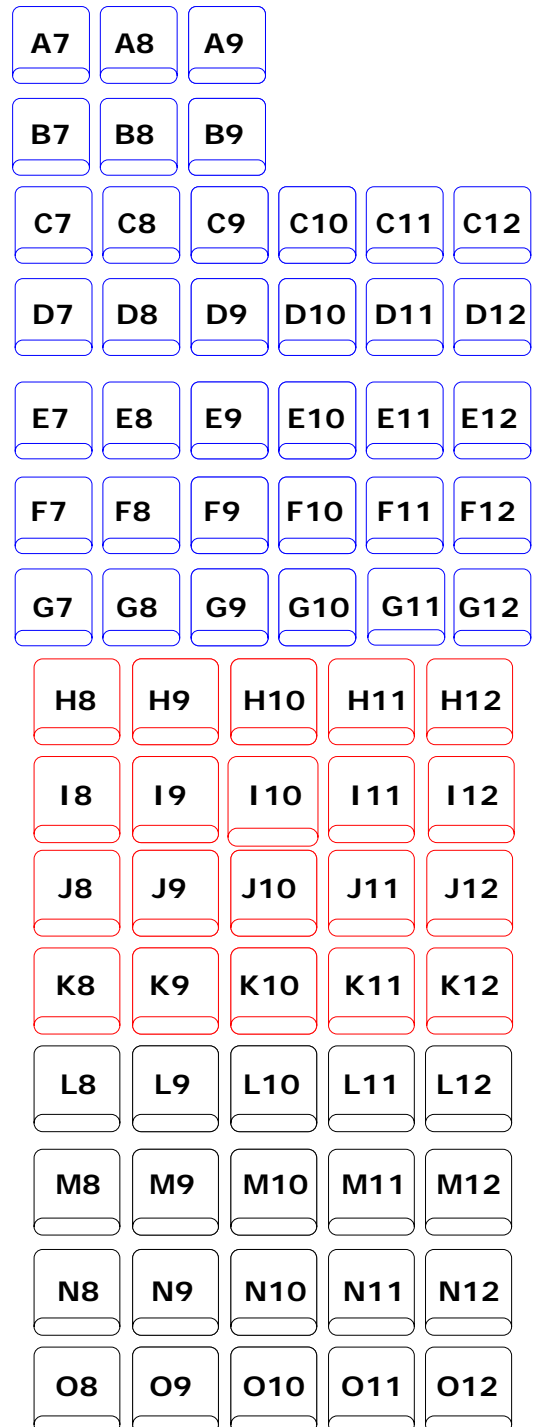

Stage Area

Floor level Seating

Raised Seating - 1 level

Raised Seating - 2 levels

Fire Exit

Not to Exact Scale

Bar Window

Main Entrance